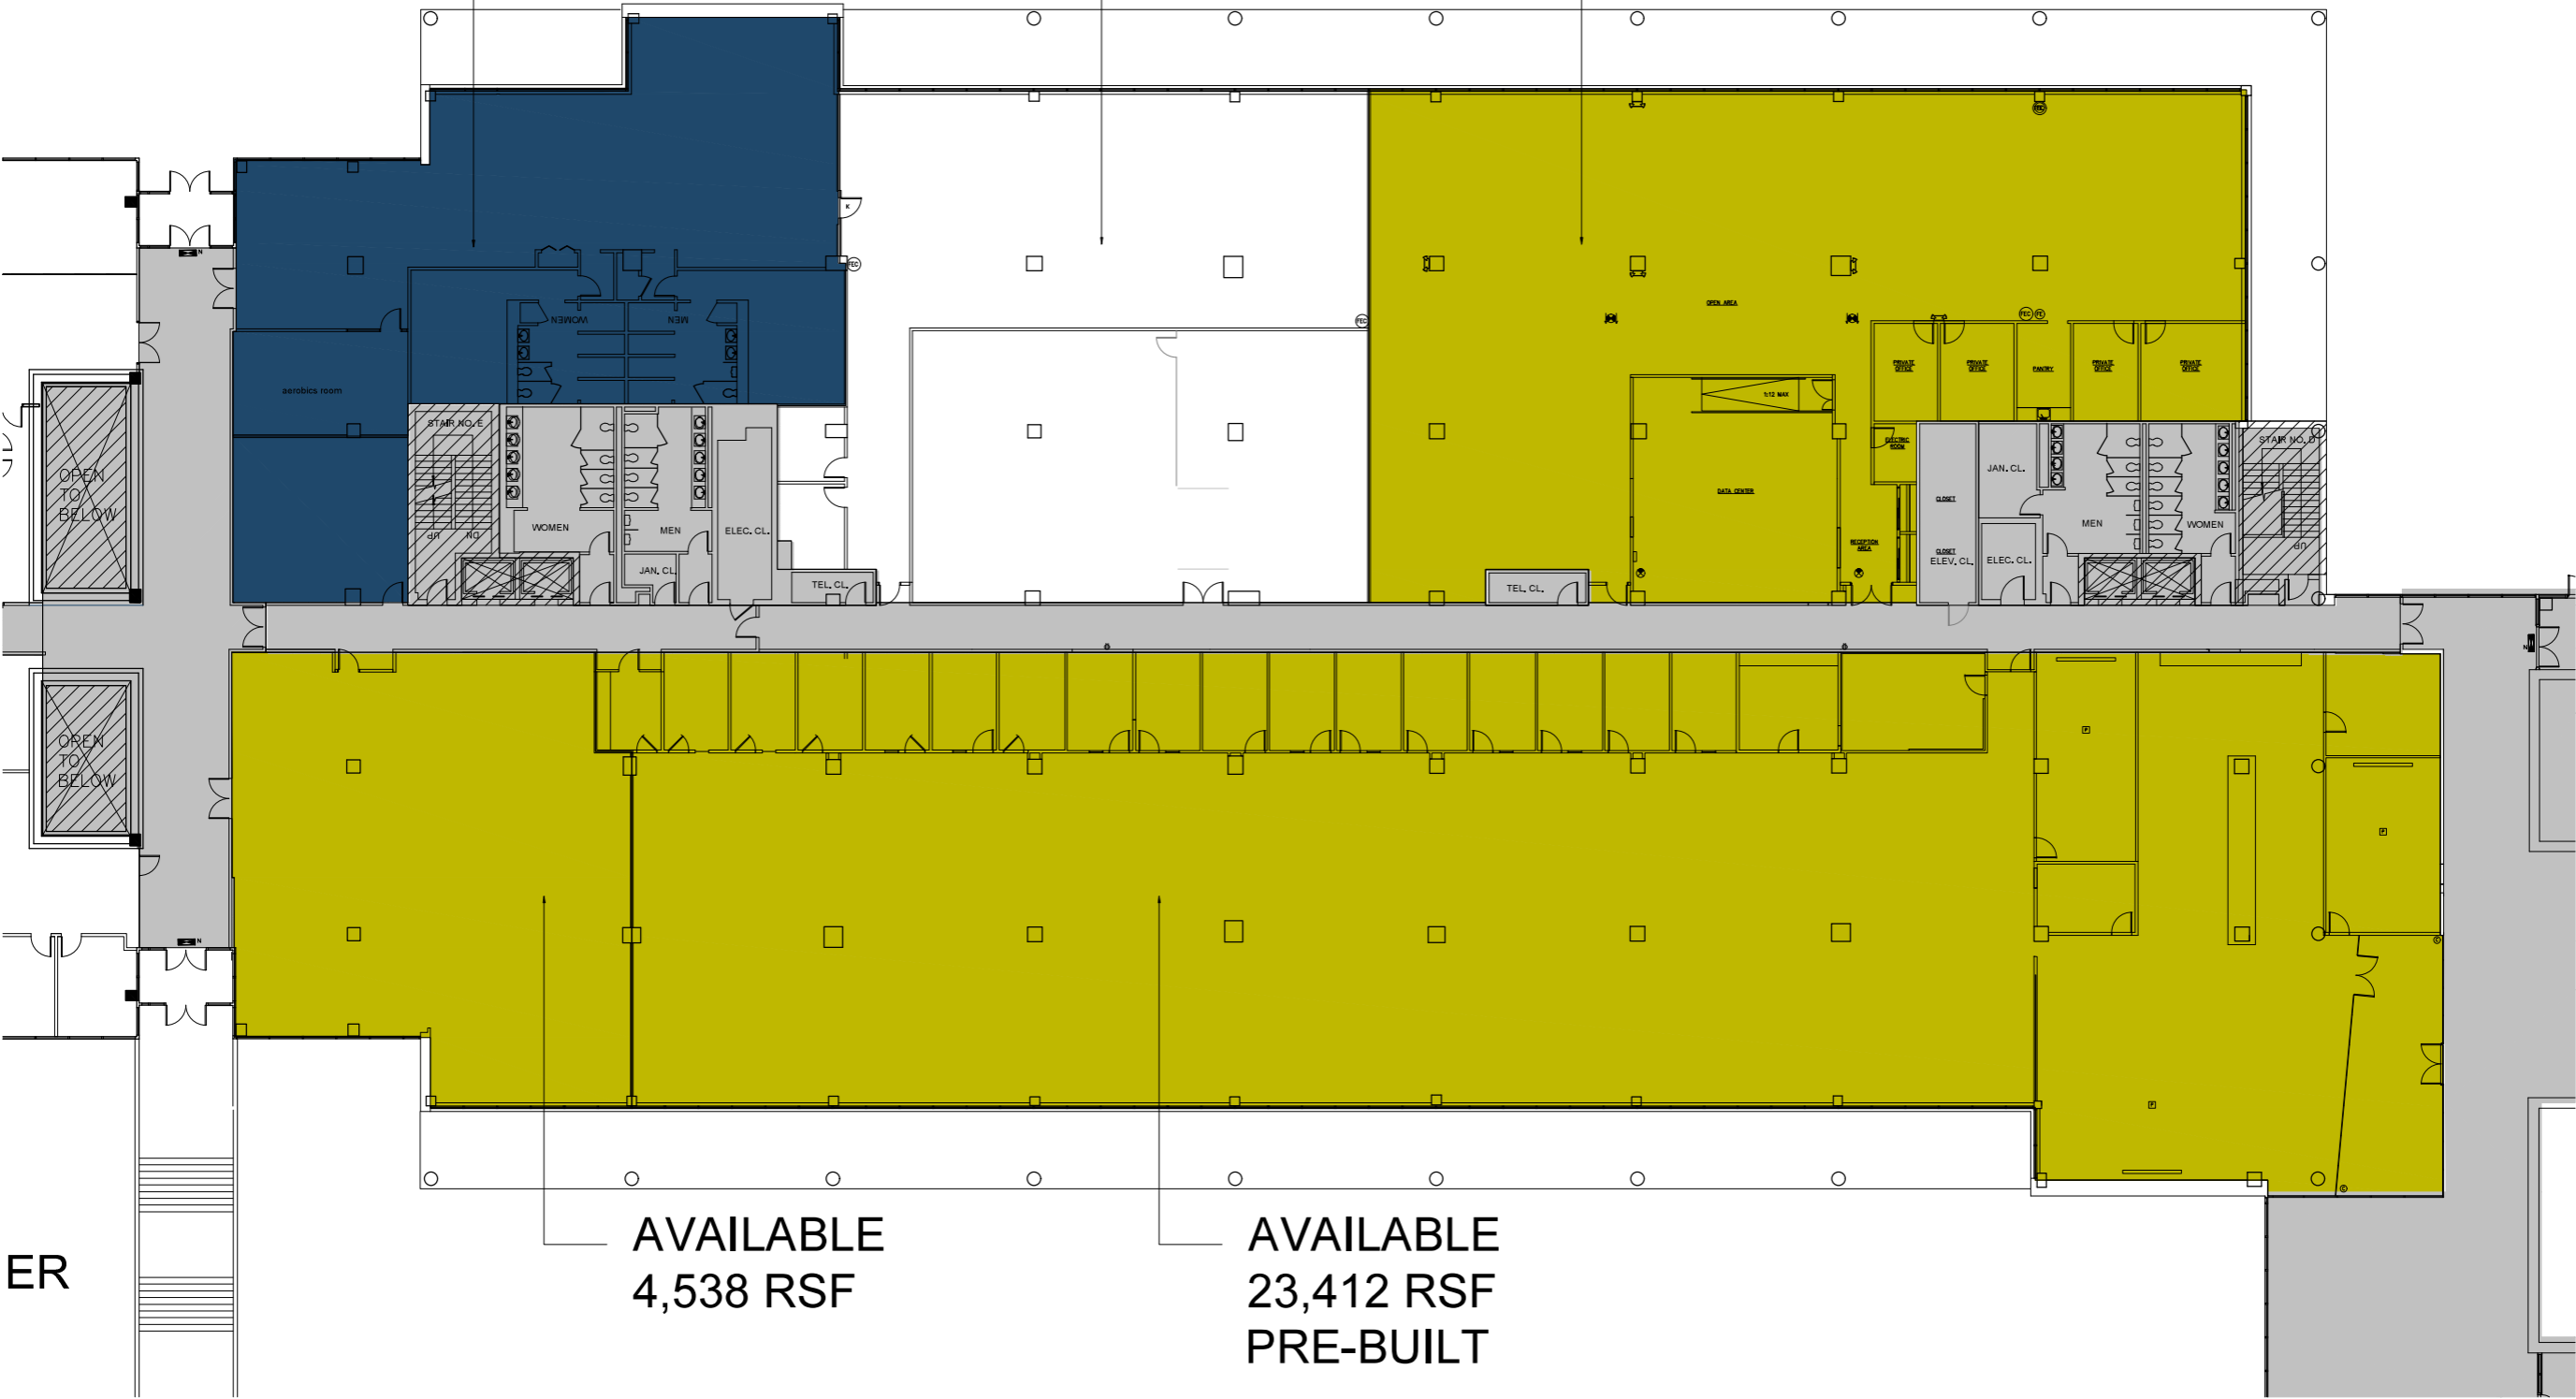

FITNESS CENTER

MAJESCO

AVAILABLE
10,556 RSF

AVAILABLE
4,538 RSF

AVAILABLE
23,412 RSF
PRE-BUILT

ER